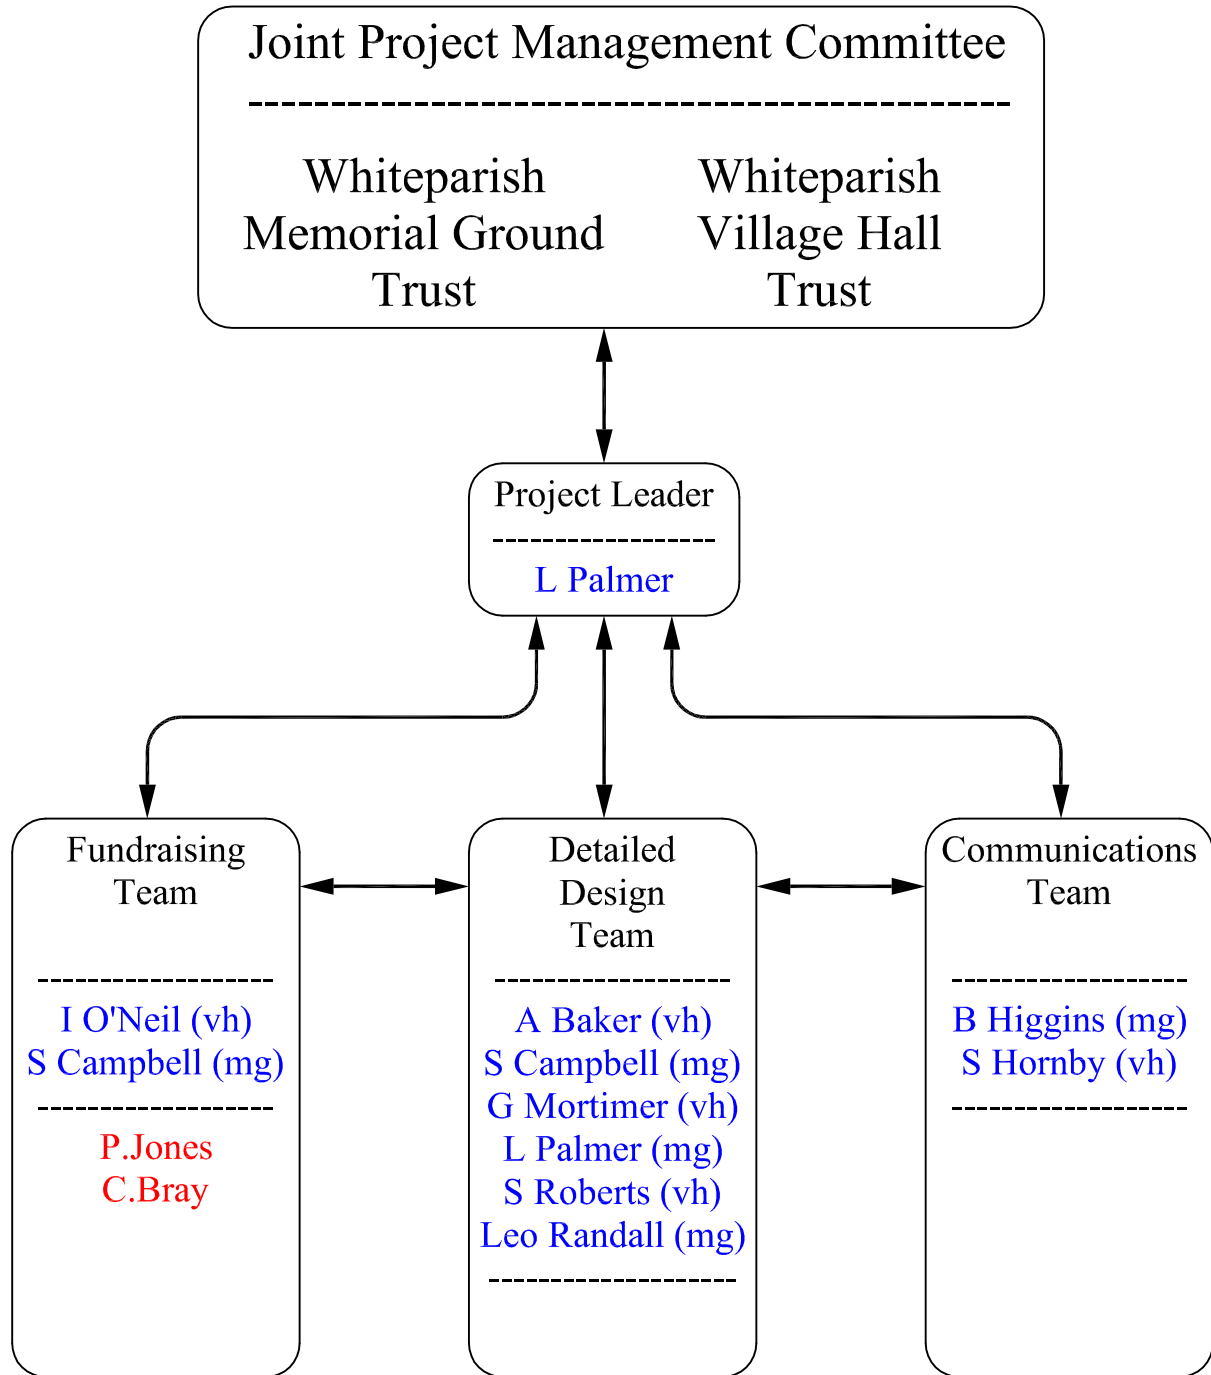

Whiteparish Memorial Centre

Project Structure as of 12th April 2012

(vh) - member of Village Hall Trust
(mg) - member of Memorial Ground Trust
Blue name - elected team member
Red name - co-opted team member